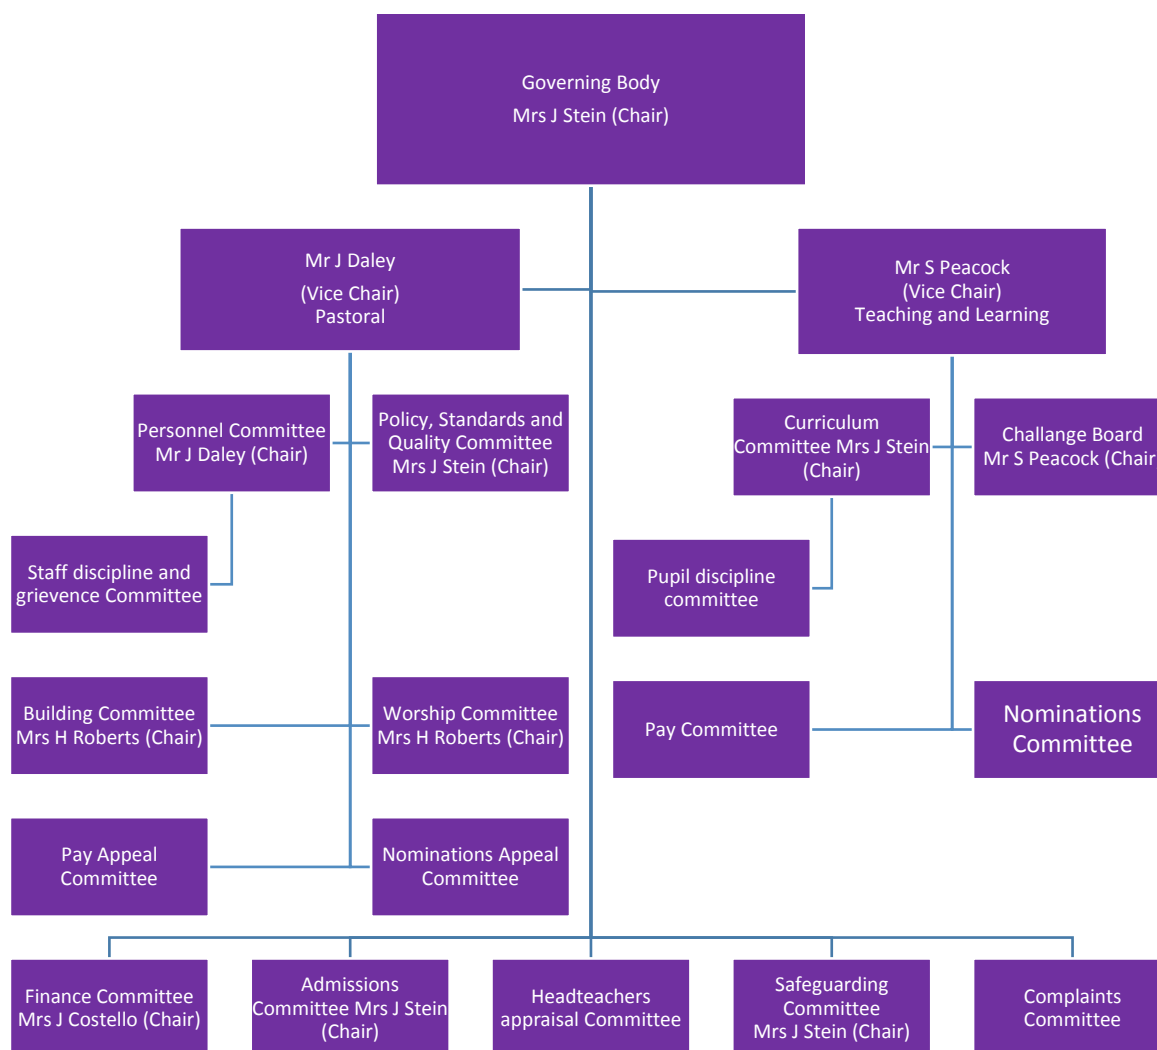

St Hilda's CE High School governing body structure

Link Governors:

Curriculum: Mr M Wildsmith

Literacy/Numeracy: Mrs J Costello

SEND: Mrs A Holleran

Safeguarding: Mrs J Stein and Mrs A Holleran

Health and Safety: Mr Q Keohane